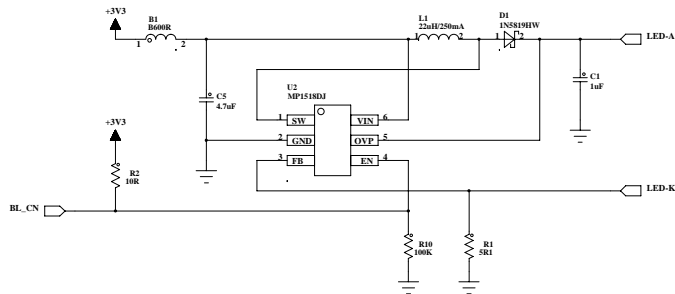

TFT-LCD

COMPANY: Embest Info&Tech Co.,LTD		
TITLE: EM-LCD240 081100		
P/N: <CODE>	REV: 1.0	
Design by: ZhuXueLiang	Checked by:ZhuXueLiang	Approved by:ZhuXueLiang
DATED: 2008.11.13	DATED: 2008.11.13	DATED: 2008.11.13
SCALE: A3	SIZE: c	SHEET: 3 OF 3