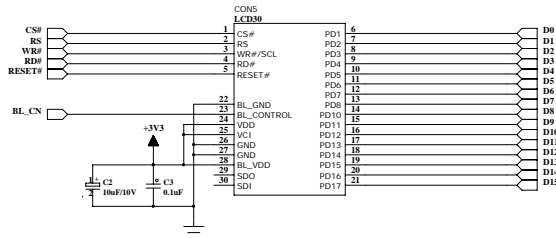

TFT-LCD

COMPANY: Embest Info&Tech Co.,LTD		
TITLE: EM-LCD240 081100		
P/N: <CODE>	REV: 1.0	
Design by: ZhuXueLiang	Checked by:ZhuXueLiang	Approved by:ZhuXueLiang
DATED: 2008.11.13	DATED: 2008.11.13	DATED: 2008.11.13
SCALE: A3	SIZE: c	SHEET: 3 OF 3