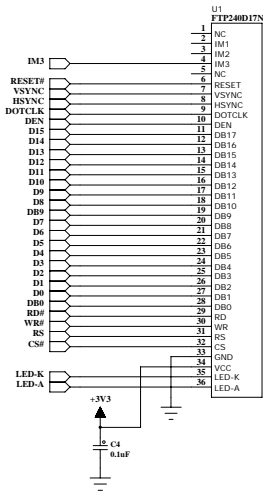

TFT-LCD

COMPANY: Embest Info&Tech Co.,LTD		
TITLE: EM-LCD240 081100		
P/N: <CODE>	REV: 1.0	
Design by: ZhuXueLiang	Checked by:ZhuXueLiang	Approved by:ZhuXueLiang
DATED: 2008.11.13	DATED: 2008.11.13	DATED: 2008.11.13
SCALE: A3	SIZE: c	SHEET: 3 OF 3