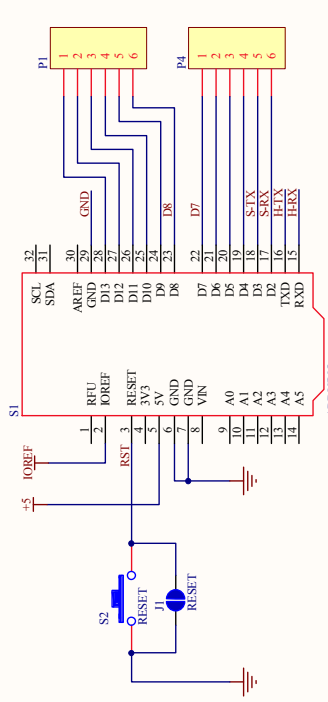

rhydoLABZ
XBEE SHIELD
REV: V1

Title			
Size	Number	Revision	V1
B			
Date:	00/31/2012	Sheet of	
File:	D:\rhydo\labz\Sheet1.SchDoc	Drawn By:	