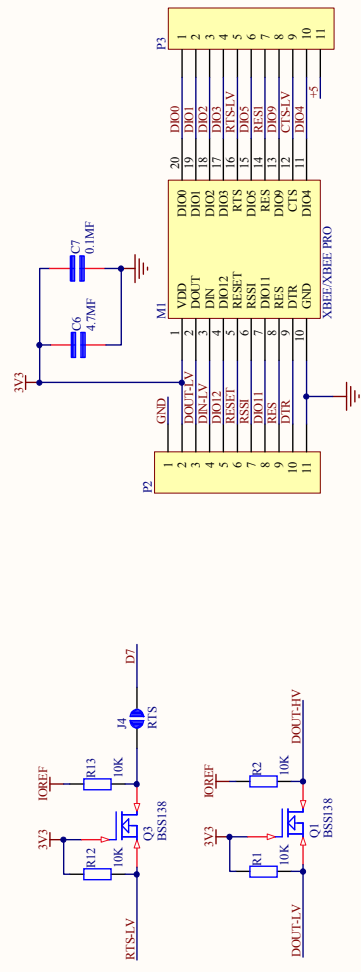

rhydoLABZ
XBEE SHIELD
REV: V1

Title			
Size	Number	Revision	V1
B			
Date:	00/31/2012	Sheet of	
File:	D:\rhydo\labz\Sheet1.SchDoc	Drawn By:	