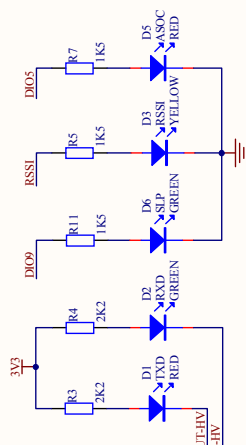

rhydoLABZ
XBEE SHIELD
REV: V1

Title			
Size	Number	Revision	V1
B			
Date:	00/31/2012	Sheet of	
File:	D:\rhydo\labz\Sheet1.SchDoc	Drawn By:	