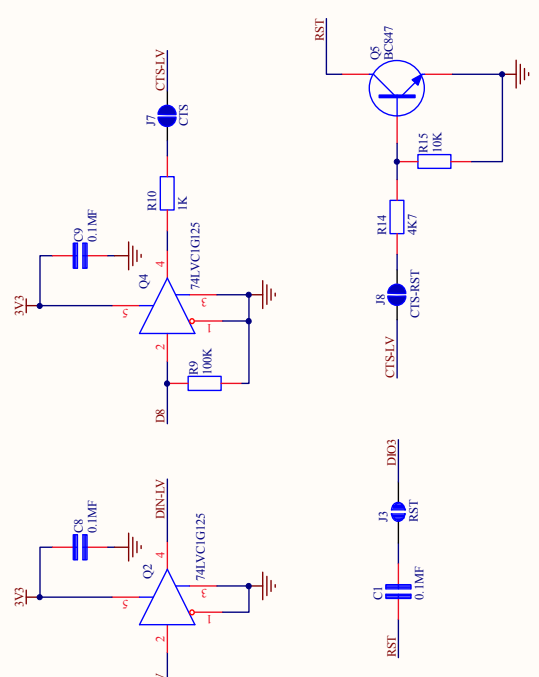

rhydoLABZ
XBEE SHIELD
REV: V1

Title			
Size	Number	Revision	V1
B			
Date:	00/31/2012	Sheet of	
File:	D:\rhydo\labz\Sheet1.SchDoc	Drawn By:	