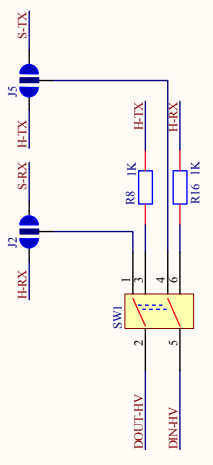

rhydoLABZ
XBEE SHIELD
REV: V1

Title			
Size	Number	Revision	V1
B			
Date:	00/31/2012	Sheet of	
File:	D:\rhydo\labz\Sheet1.SchDoc	Drawn By:	